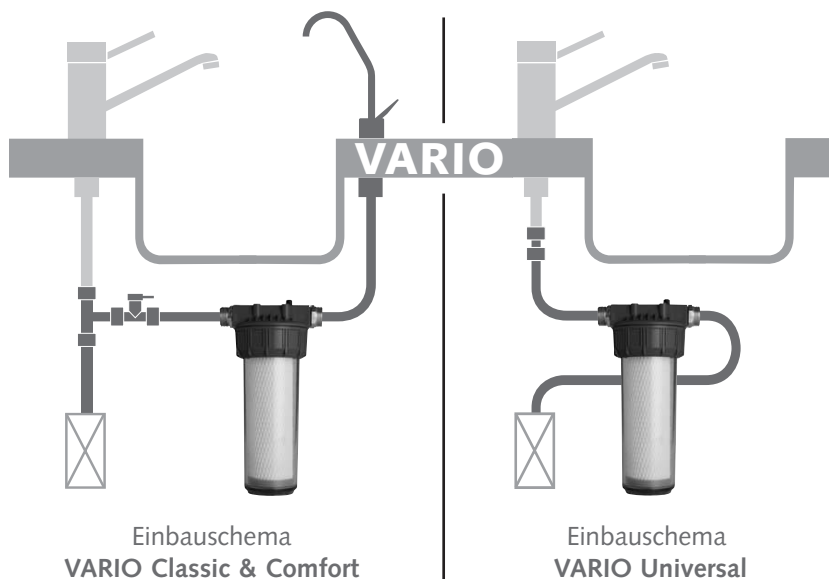

The flexible drinking water filter offering ease of operation at an affordable price:

**Simple installation**, either with a special faucet which is both small and elegant or **Carbonit® quality** for all of the tap water coming out of your faucet you have already been using. The hardware is kept out of sight **under the basin**.

## Technical data

- Model:** Device for installation under the basin between a corner valve and the existing water faucet. Separate, elegant water faucet for providing filtered water (VARIO Classic and VARIO Comfort). The VARIO Universal is installed between the corner valve and the existing faucet fixture.
- Filter used:** Carbonit® Monoblock NFP Premium or IFP Puro
- Output:** Ca. 120 liters per hour (NFP Premium) or 400 liters per hour (IFP Puro) at a water pressure of 4 bar and a water temperature of 10°C (50°F). See filter cartridge data sheets for NFP and IFP Puro for the removal of contaminants.
- Dimensions:** Filter unit without connections (W x H x D): 123 x 310 x 115 mm (4.8" x 12" x 4.5"). Length of flexible hoses: 2 pieces, each ca. 80 cm (31.5") (Classic, Comfort, Universal), 1 piece ca. 30 cm (11.8") (Classic, Comfort).
- Weight:** Complete, dry ca. 2.4 kg (5.3 lbs), complete, wet ca. 3.5 kg (7.7 lbs).
- Temperature:** Utilization only with cold water; protect against freezing.

## Scope of supply

Complete filter device with comprehensive installation material:

**VARIO Classic:** T-piece, shut-off globe valve, three pieces of stainless steel flexible hose, threaded joint, wall bracket, water faucet, seals. A **Carbonit® Monoblock NFP Premium filter cartridge** is included.

**VARIO Comfort:** as with VARIO Classic, but with rapid coupler on the filter housing. A **Carbonit® Monoblock IFP Puro filter cartridge** is included.

**VARIO Universal:** shut-off globe valve, two pieces of stainless steel flexible hose, threaded joint, wall bracket, rapid coupler, seals. A **Carbonit® Monoblock IFP Puro filter cartridge** is included.